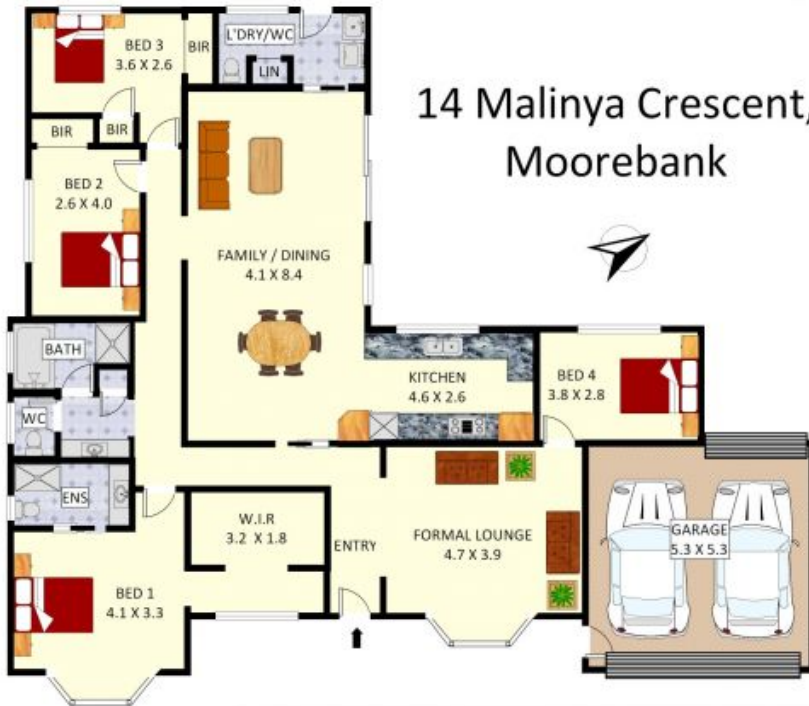

Moorebank, NSW
14 Malinya Crescent

4 BED	2 BATH	2 CAR	RealEquity estate agents
-----------------	------------------	-----------------	------------------------------------

Positioned within an excellent neighbourhood capturing a relaxed and quiet lifestyle, this well-presented home stretches across one single level with comfortable living spaces, an ideal position across from the park and uninterrupted distant east facing views.

Type: House
Sold Date: 19/12/2018
<https://www.realequity.com.au>

14 Malinya Crescent,
Moorebank

Disclaimer: Plans shown are for presentation purposes and are not part of any legal document. All measurements and figures are approximate. Floor Plans by FARRIS: 0455 905 945

Plans shown are only indicative of layout. Dimensions are approximate.

Moorebank, NSW
14 Malinya Crescent