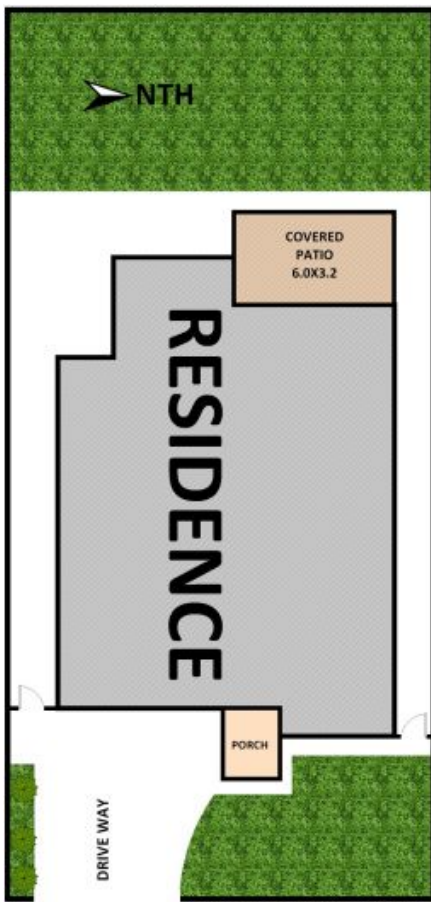

MOOREBANK, NSW

20 Horizon Circuit

5
BED

2
BATH

2
CAR

RealEquity
estate agents

Situated in Moorebanks popular Georges Fair is this classical & stylish double storey family residence, offering an abundance of living space and an expansive floorplan with flexibility to suit different needs. With neutral colour schemes, character filled- interiors & seamless indoor-outdoor flow, this home is perfect for the growing family seeking a move into a family friendly neighbourhood.

A Few Inviting Features:

- Stunning facade with well manicured lawns
- Huge formal lounge plus second living room
- Family room extending to kitchen & dining area

SOLD!

Contact:

Joshua Prestia
02 9755 4222
0404 252 695
Antonio Furfaro
02 9755 4222
0455 077 861

Type: House

Sold Date: 07/04/2022

Land: 510.2m2

<https://www.realequity.com.au>

**20 Horizon Circuit,
Moorebank**

Plans shown are only indicative of layout. Dimensions are approximate.

MOOREBANK, NSW
20 Horizon Circuit