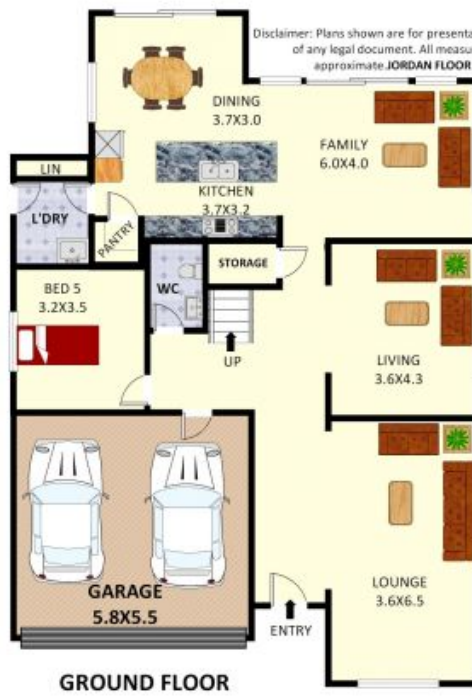

MOOREBANK, NSW

20 Horizon Circuit

5
BED

2
BATH

2
CAR

RealEquity
estate agents

Situated in Moorebanks popular Georges Fair is this classical & stylish double storey family residence, offering an abundance of living space and an expansive floorplan with flexibility to suit different needs. With neutral colour schemes, character filled- interiors & seamless indoor-outdoor flow, this home is perfect for the growing family seeking a move into a family friendly neighbourhood.

A Few Inviting Features:

- Stunning facade with well manicured lawns
- Huge formal lounge plus second living room
- Family room extending to kitchen & dining area

SOLD!

Contact:

Joshua Prestia
02 9755 4222
0404 252 695
Antonio Furfaro
02 9755 4222
0455 077 861

Type: House

Sold Date: 07/04/2022

Land: 510.2m2

<https://www.realequity.com.au>

**20 Horizon Circuit,
Moorebank**

Plans shown are only indicative of layout. Dimensions are approximate.

MOOREBANK, NSW
20 Horizon Circuit