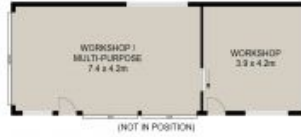

13 Curtis Crescent, Moorebank